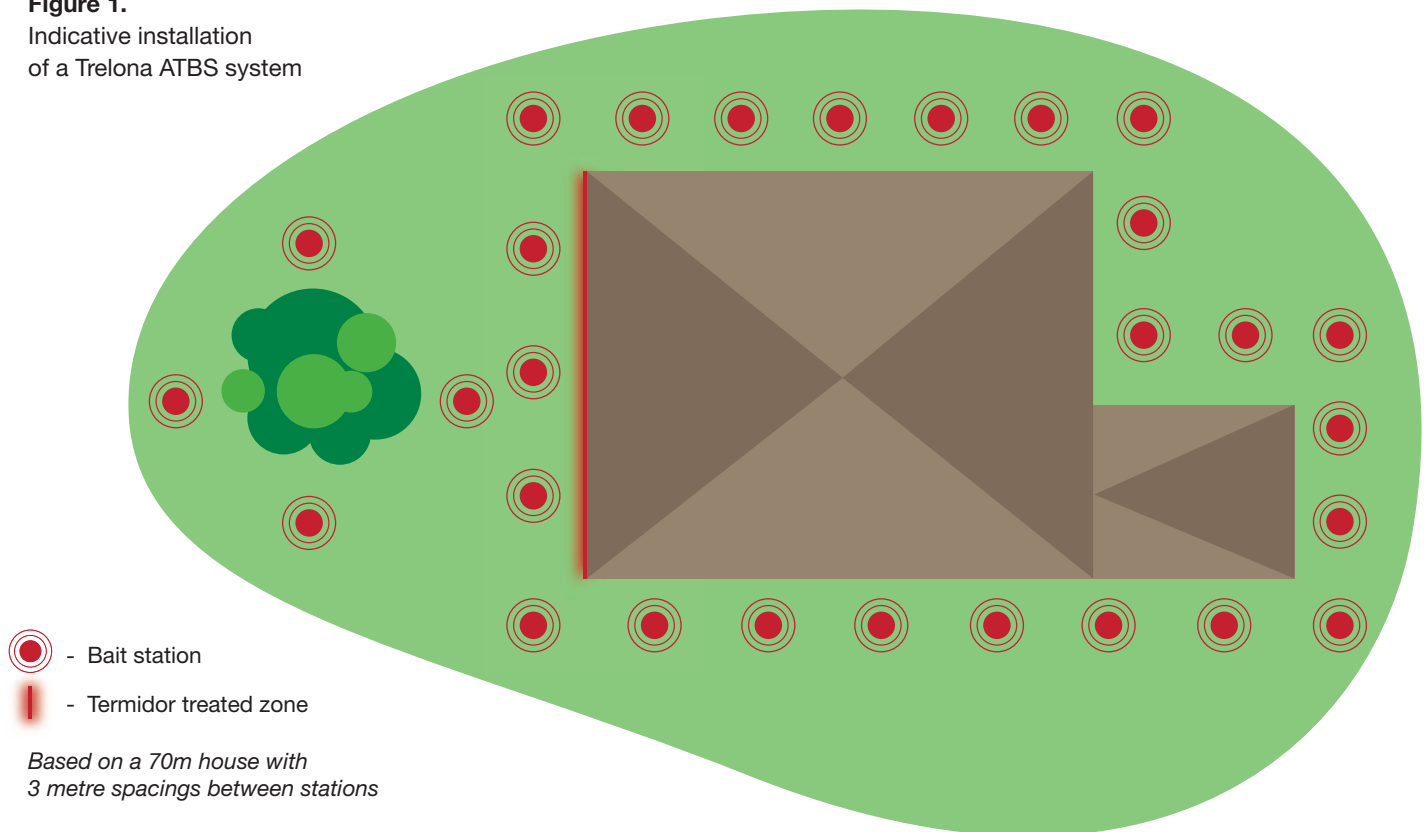

Combined protection - unmatched piece of mind

The unique advantage of Trelona ATBS is that it can be used in combination with Termidor Residual termiticide and insecticide and Termidor HE high-efficiency termiticide.

Termidor has been the most trusted name in termite control since 2002 and has been the benchmark for termiticides in the Australian market. This trusted technology can now be combined with the most advanced baiting system available.

Due to termite risk or construction design, a combined treatment may provide the most adequate and thorough protection for your home (Figure 1). Where required or in instances where additional “piece of mind” is desired, your pest management professional may design a treatment plan combining the power of these two trusted technologies.

Figure 1.
Indicative installation
of a Trelona ATBS system

NEW

Trelona® ATBS

Advance Termite Bait System

**For more information on Trelona ATBS,
visit trelona.com.au or call 1800 558 399**