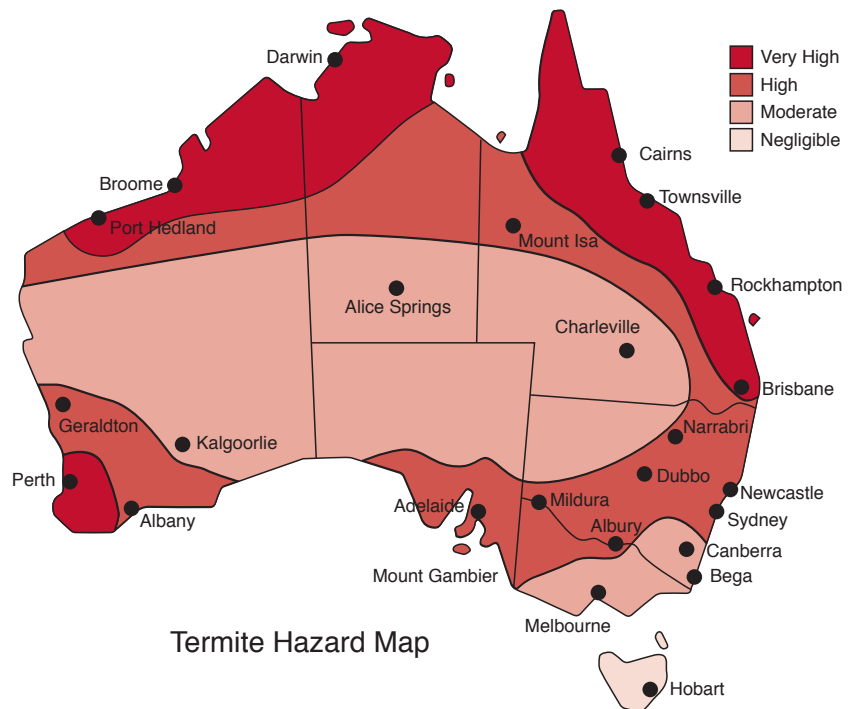

NEW

Trelona® ATBS

Advance Termite Bait System

BASF

We create chemistry

Homeowner Guide

Termite Issues in Australia

Termites are a highly destructive pest and a major cause of economic damage to homes around Australia. One in three homes in Australia has been affected by termite damage. There are hundreds of termite species around Australia, although only a small number of these species are responsible for structural damage to our homes.

Although the coastal belt and northern parts of Australia are generally regarded as the highest-risk areas for subterranean termite infestation, economically significant species, which damage timber, are found throughout mainland Australia. In reality, any structure containing wood is at risk of subterranean termite infestation whether in the city, suburbs or country, unless protective measures are taken.

Termite Hazard Map

Conducive conditions around your home

There are many conditions, which may be present around your home, that may be conducive to termite activity. Water and leaks associated with faulty plumbing, broken roof tiles, leaking shower recesses and air conditioning drainage can all contribute to a build-up of moisture in the surrounding soil, creating perfect conditions for termites. Trees, shrubs and gardens adjacent to your home can result in an excess in roots, moisture and other organic matter, allowing termites to establish and gain access undetected into the foundations, expansion joints or other concealed entry points. It is recommended that your home is inspected annually by a pest management professional. This not only identifies any termite activity in the structure, but will also ensure that any conducive conditions are identified so they can be rectified to reduce the risk to your home.